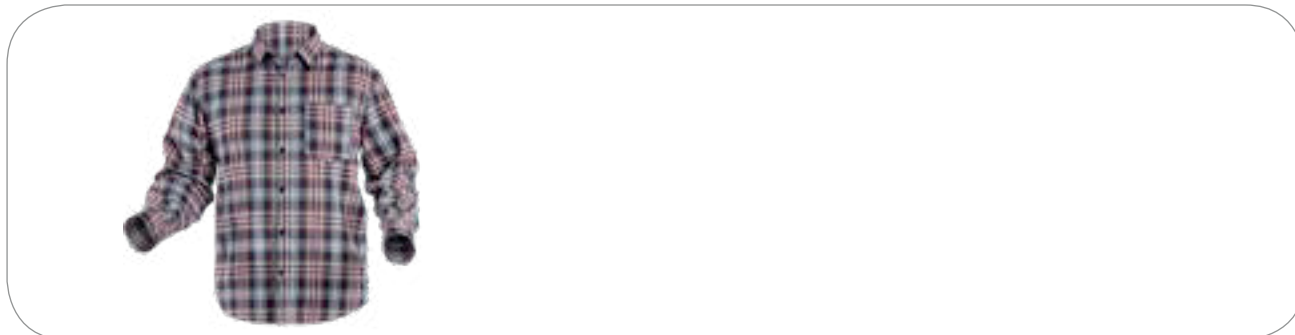

PRODUCT INFORMATION SHEET

Shirt ILLER

Characteristics

- material: 55% polyester, 45% cotton, 125 g/m²;
- long sleeve shirt;
- left pocket with pen and telephone hole.

SIZE	S (48)	M (50)	L (52)	XL (54)	2XL (56)	3XL (58)
A (cm)	90 - 96	96 - 102	102 - 108	108 - 116	116 - 124	124 - 132
B (cm)	78 - 84	84 - 90	90 - 96	96 - 104	104 - 112	112 - 120
C (cm)	164 - 170	170 - 176	176 - 180	180 - 184	184 - 192	192 - 200

Technical data

HÖGERT	Barcode	Color
HT5K386-S	5902801203213	S (48)
HT5K386-M	5902801203282	M (50)
HT5K386-L	5902801203367	L (52)
HT5K386-XL	5902801203381	XL (54)
HT5K386-2XL	5902801203503	2XL (56)

**Högert Technik GmbH, Pariser Platz 6a,
10117 Berlin, Deutschland**

Producent/ Manufacturer/ Hersteller/

Произведен для:

PL GTV Poland sp. z o.o. sp.k. ul. Przejazdowa 21
05-800 Pruszków, Polska/ Poland/ Polen/ Польша

Importer/ Импортёр:

Организация уполномоченная принимать претензии
по качеству товара:

RU ООО «ГТВ РУС» 140073 Московская область,
Люберецкий район, Поселок Томилино Микрорайон
«Птицефабрика», Лит. 7А; info@hoegert.ru.

HR GTV Croatia d.o.o.; Kovinska 4s, 10000 Zagreb, Hrvatska

Distributor:

BR GTV Brasil Comercio, Importação e Exportação EIRELI
Rua Wiliam Booth 500 - Boqueirão
Curitiba - Paraná, CEP: 81650-120, Brasil